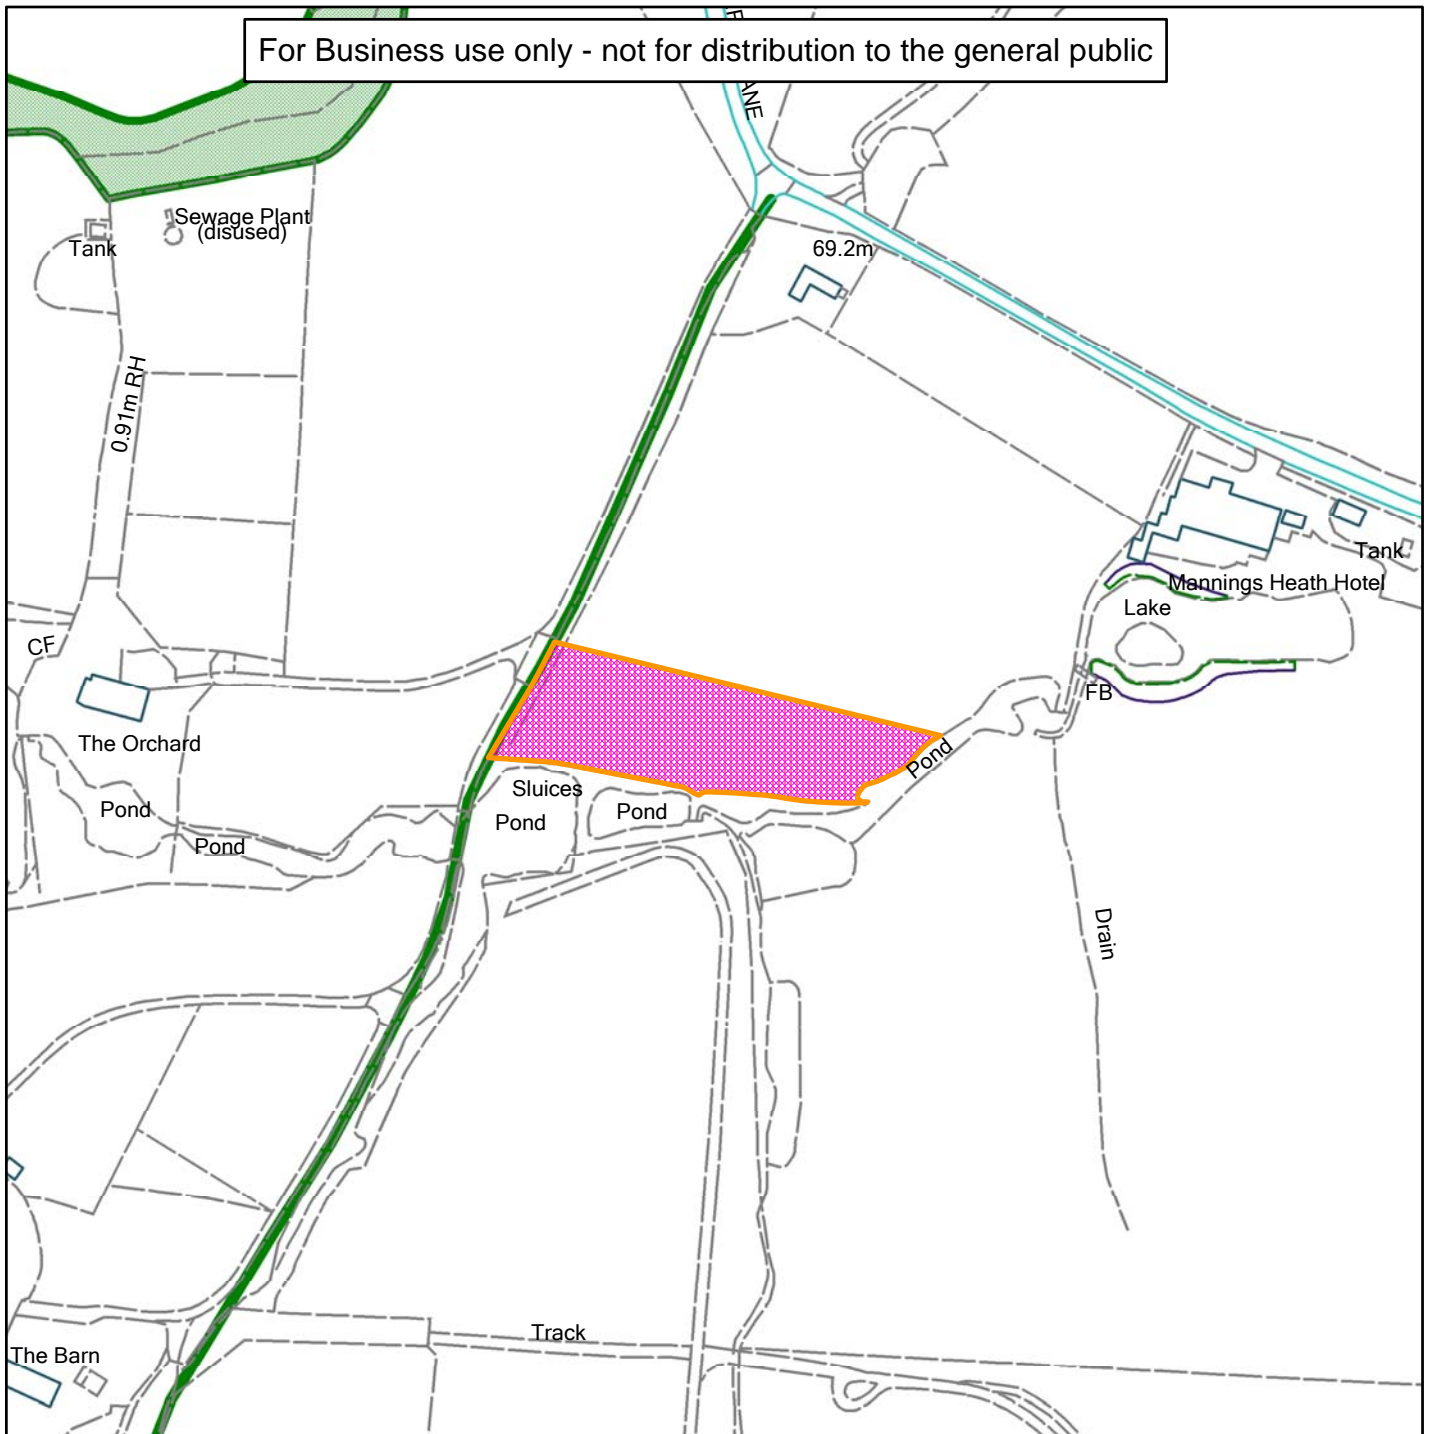

Holme Farm Orchard

For Business use only - not for distribution to the general public

Scale: 1:2,500

Reproduced from the Ordnance Survey map with permission of the Controller of Her Majesty's Stationery Office © Crown Copyright 2012.

Unauthorised reproduction infringes Crown Copyright and may lead to prosecution or civil proceedings.

Organisation	Horsham District Council
Department	
Comments	
Date	22/02/2017
MSA Number	100023865